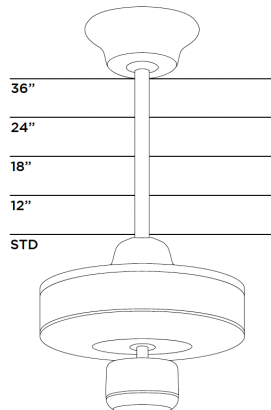

White (-WH)   **Brushed Nickel (-BN)**   **Black (-BK)**

MODEL NO.	DESCRIPTION
WF-DR-12-BN	Ceiling Fan Extension Downrod 12in, Brush Nickel
WF-DR-18-BN	Ceiling Fan Extension Downrod 18in, Brush Nickel
WF-DR-24-BN	Ceiling Fan Extension Downrod 24in, Brush Nickel
WF-DR-36-BN	Ceiling Fan Extension Downrod 36in, Brush Nickel
WF-DR-12-BK	Ceiling Fan Extension Downrod 12in, Black
WF-DR-18-BK	Ceiling Fan Extension Downrod 18in, Black
WF-DR-24-BK	Ceiling Fan Extension Downrod 24in, Black
WF-DR-36-BK	Ceiling Fan Extension Downrod 36in, Black
WF-DR-12-WH	Ceiling Fan Extension Downrod 12in, White
WF-DR-18-WH	Ceiling Fan Extension Downrod 18in, White
WF-DR-24-WH	Ceiling Fan Extension Downrod 24in, White
WF-DR-36-WH	Ceiling Fan Extension Downrod 36in, White