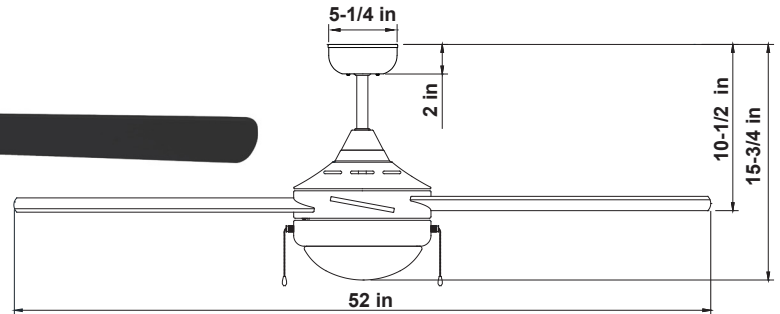

Project Name: \_\_\_\_\_

Note: \_\_\_\_\_

Type: \_\_\_\_\_

15 3/4" (H) x 52" (W)

The WFL Ceiling Fan & Light is the perfect combination of style and functionality for any room. With its sleek and modern design, it adds a touch of elegance to your space while providing efficient cooling and illumination. Key features include: